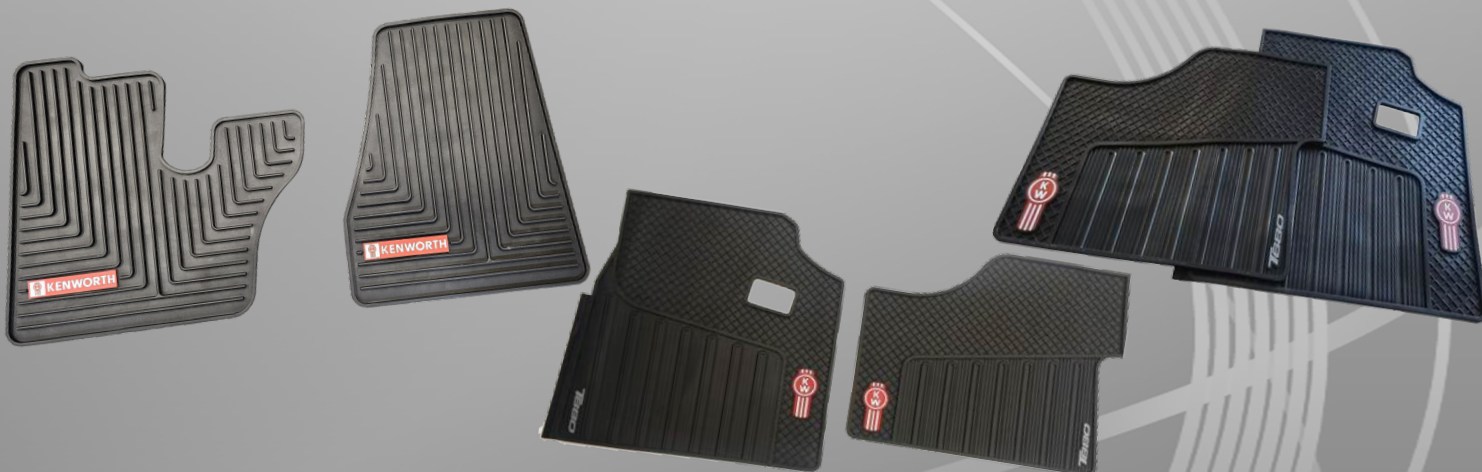

**TEXT YOUR PARTS ORDERS OR QUESTIONS
TO OUR DEALERSHIP'S LOCAL NUMBER!**

NORMAL
PERU
SPRINGFIELD
MORTON
CHAMPAIGN
GRAYSLAKE
PLEASANT PLAINS

JOLIET
BENSENVILLE
TROY
MOKENA
ROCKFORD
FENTON

NORMAL
PERU
SPRINGFIELD
MORTON
CHAMPAIGN
ROCKFORD

NORMAL
SPRINGFIELD
ROCKFORD

ROCKFORD
GRAYSLAKE
PERU

PLEASANT PLAINS