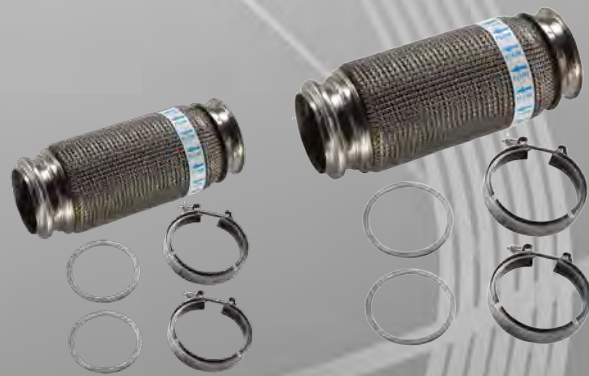

TEXT YOUR PARTS ORDERS OR QUESTIONS TO OUR DEALERSHIP'S LOCAL NUMBER!

NORMAL PERU
SPRINGFIELD
MORTON
CHAMPAIGN
GRAYSLAKE
PLEASANT PLAINS

JOLIET
BENSENVILLE
TROY
MOKENA
ROCKFORD
FENTON

NORMAL PERU
SPRINGFIELD
MORTON
CHAMPAIGN
ROCKFORD

NORMAL
SPRINGFIELD
ROCKFORD

ROCKFORD
GRAYSLAKE
PERU

PLEASANT PLAINS